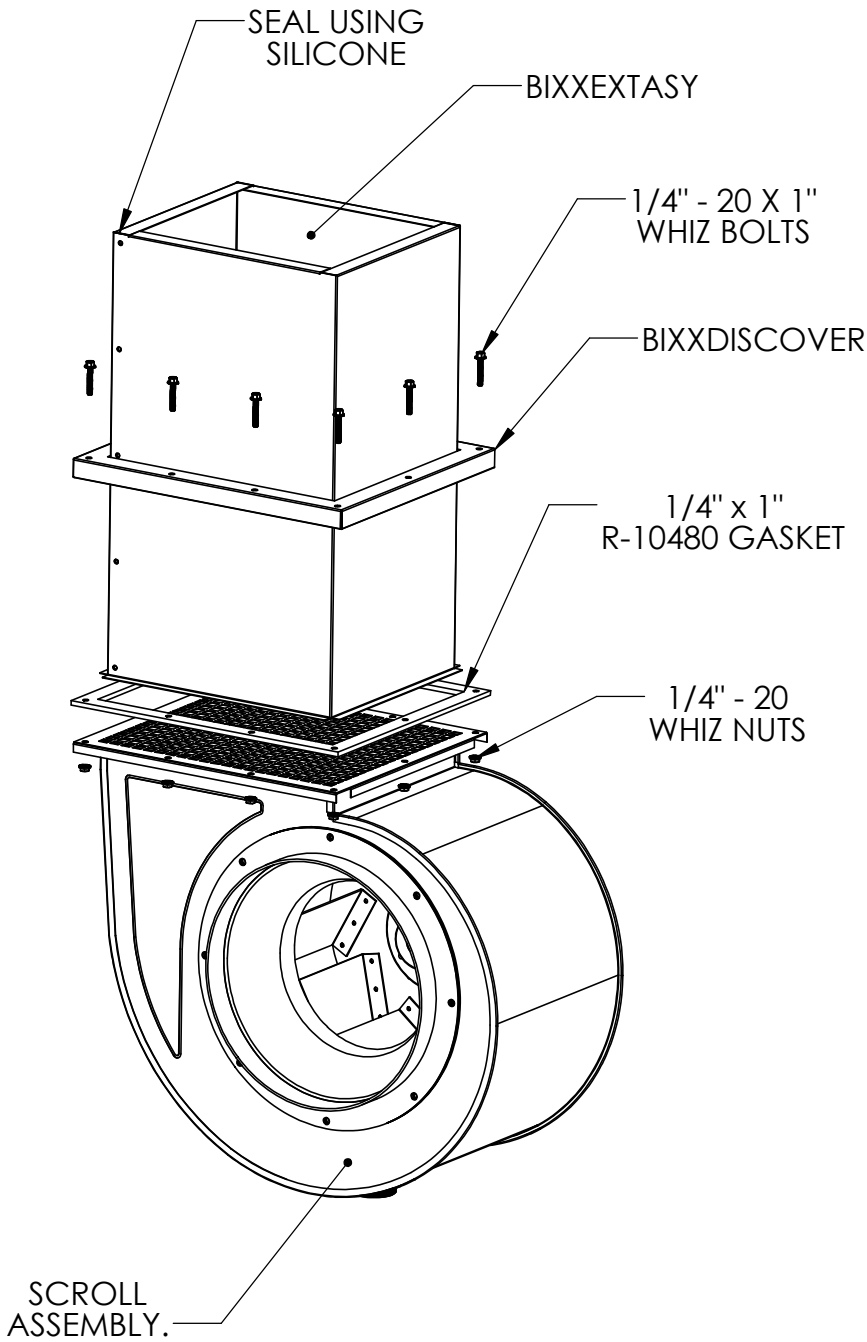

Discharge Extension Options - Up Blast Utility Set

Hardware Counts	
Hardware # Bolt / Nut	Hardware Qty
1/4" - 20 x 1" (92323A518) / 1/4" - 20 (94831A029)	8
1/4" - 20 x 1" (92323A518) / 1/4" - 20 (94831A029)	8
1/4" - 20 x 1" (92323A518) / 1/4" - 20 (94831A029)	8
1/4" - 20 x 1" (92323A518) / 1/4" - 20 (94831A029)	12
1/4" - 20 x 1" (92323A518) / 1/4" - 20 (94831A029)	12
1/4" - 20 x 1" (92323A518) / 1/4" - 20 (94831A029)	12
1/4" - 20 x 1" (92323A518) / 1/4" - 20 (94831A029)	12
1/4" - 20 x 1" (92323A518) / 1/4" - 20 (94831A029)	14

BI - Discharge Extension					
Fan Size	Extension #	"L"	"W"	"H"	Cover #
11	BI11EXTASY	12"	11"	24"	BI11DISCOVER
13	BI13EXTASY	14"	12"	24"	BI13DISCOVER
15	BI15EXTASY	16"	13"	24"	BI15DISCOVER
18	BI18EXTASY	19"	15"	24"	BI18DISCOVER
20	BI20EXTASY	21"	15"	24"	BI20DISCOVER
24	BI24EXTASY	26"	17"	24"	BI24DISCOVER
30	BI30EXTASY	32"	19"	24"	BI30DISCOVER
36	BI36EXTASY	39"	23"	24"	BI36DISCOVER